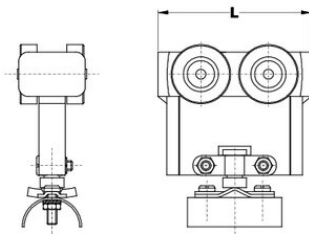

Nylon Cable Trolley L01

Product information

This trolley is used for carrying flat cable for electrical power supply. ... [Read more](#)

Nylon Cable Trolley L01

Blueprint

Technical data

Part code	For cable mm	Profile No.	Item ref.	L mm
600523L01	Flat up to 55 x 20 mm	21.000 / 23.000	23.L01	60
600525L01	Flat up to 55 x 20 mm	24.000 / 25.000	25.L01	78
600527L01	Flat up to 55 x 20 mm	26.000 / 27.000	27.L01	78