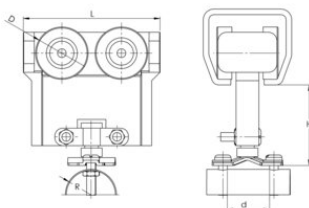

Nylon Cable Trolley L00

Product information

This trolley is used for carrying flat cable for electrical power supply and can be adapted for hoses and round cables.

... [Read more](#)

Nylon Cable Trolley L00

Blueprint

Technical data

Part code	For cable mm	Profile No.	Item ref.
600523L00	Flat up to 23 x 10 mm & round up to 15 mm diameter	21000 / 23000	23.L00
600525L00	Flat up to 23 x 10 mm & round up to 15 mm diameter	24000 / 25000	25.L00
600527L00	Flat up to 23 x 10 mm & round up to 15 mm diameter	26000 / 27000	27.L00