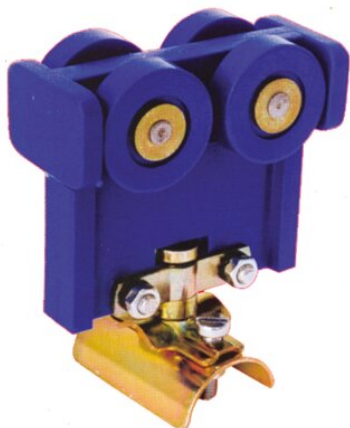

Nylon Cable Trolley L00

Product information

This trolley is used for carrying flat cable for electrical power supply and can be adapted for hoses and round cables.

... [Read more](#)

Nylon Cable Trolley L00

Blueprint

Technical data

Part code	For cable mm	Profile No.	Item ref.
600523L00	Flat up to 23 x 10 mm & round up to 15 mm diameter	21000 / 23000	23.L00
600525L00	Flat up to 23 x 10 mm & round up to 15 mm diameter	24000 / 25000	25.L00
600527L00	Flat up to 23 x 10 mm & round up to 15 mm diameter	26000 / 27000	27.L00