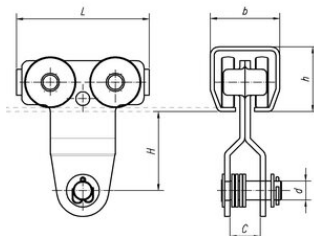

## 4-Wheel Trolley with Pin and Buffer (plate)

---

## 4-Wheel Trolley with Pin and Buffer (plate)

### Technical data

Part code	WLL ton	Profile No.	Item ref.	L mm	H, mm	B mm	h mm mm	D mm	C mm
502501250000330	0.125	24,000	24.T48	100	65	48,5	43,5	16	30
502500030000330	0.25	25,000	24.T48	130	77	65	60	20	37
502500050000330	0.5	26,000	26.T48	152	92	80	75	22	37
502500100000330	1	27,000	27.T48	215	123	90	110	26	45