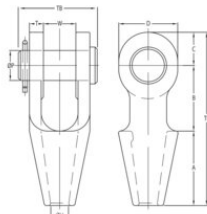

Open Spelter Sockets with pin OSS P

Product information

Quenched and tempered cast steel range steel wire rope sockets for embedment with cast compound with mechanical values (Charpy-V > 42 Joule /-20°C) for tough and low temperature use. For wire rope diameter 6 - 203 mm (1/4" - 8").

... [Read more](#)

Material: Quenched and tempered cast steel

Marking: CE-marked, Size, wire rope diameter and batch or serial number.

Temperature range: From - 40°C up to +110°C - 100% capacity range.

Finish: OSS P: blue painted - OSS PGAL : Hot dipped galvanized.

Note: For intermediate rope diameter select fittings with nearest following size.

Warning: Compare the spelter's and the wire rope's minimum breaking load.

Open Spelter Sockets with pin OSS P

Blueprint

Technical data

Part code	Code	Rope Ø range mm	MBL ton	Finish	Strand Ø mm	A mm	B mm	C mm	D mm	Ø H mm	Ø P mm	T mm	TLmm mm	TB mm	W mm	Weight kg
122101000242	OSS197P.GAL	8-10	12	Galvanized	-	57	45	22	42	13	20	11	124	63	21	0.7
122101300242	OSS198P.GAL	11-13	20	Galvanized	-	64	51	27	50	15	25	12	142	67	25	1
122101900242	OSS100P.GAL	18-19	40	Galvanized	14-16	89	76	40	70	22	35	16	205	95	38	3
122102200242	OSS104P.GAL	20-22	55	Galvanized	18-19	101	89	45	80	25	41	19	235	110	44	4.6
122102600242	OSS108P.GAL	23-26	75	Galvanized	20-22	114	101	60	104	29	51	22	275	128	51	8
122103000242	OSS111P.GAL	27-30	90	Galvanized	23-26	127	114	65	114	33	57	25	306	142	57	11
122103600242	OSS115P.GAL	31-36	125	Galvanized	27-28	139	127	72	126	39	63	28	338	155	63	15
122103900242	OSS118P.GAL	37-39	150	Galvanized	30-32	152	162	80	142	42	70	30	394	177	76	22
122105400242	OSS128P.GAL	49-54	280	Galvanized	42-45	216	228	108	194	59	95	45	552	244	101	60
122107500245	OSS135P	69-75	460	Painted	56-62	279	279	138	240	81	127	73	696	335	133	155
122111500245	OSS146P	108-115	1,200	Painted	98-110	450	480	215	400	129	195	100	1,145	465	205	539