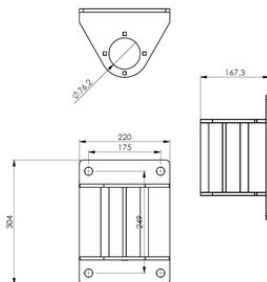

Wall Socket for Swivel Davit Crane, Zinc Plated

Product information

Wall socket with zinc plating, suitable for Gebuwin Swivel Davit cranes SD models: SD125, SD250, SD500 en SD501.

... [Read more](#)

Material: Steel
Finish: Galvanized

Wall Socket for Swivel Davit Crane, Zinc Plated

Blueprint

Technical data

Part code	Code	Weight kg
609777001844	WSSD	7.6