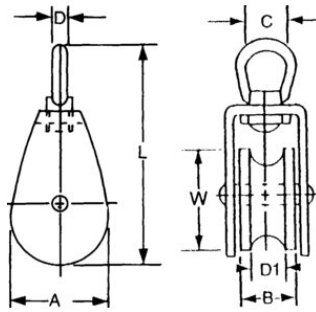

Sheave Block, Single Stainless

Product information

Sheave block, single with swivel-eye.

... [Read more](#)

Material: AISI 316.

Sheave Block, Single Stainless

Blueprint

Technical data

Part code	Breaking Load ton	Rope Ø range	A mm	B mm	C mm	D mm	D1 mm	L mm	W mm
494104030025	2	12	30	24	14	6	12	83	25
494104030032	2.3	12	36	24	14	6	12	96	32
494104030050	3.4	15	54	28	20	8	15	130	50