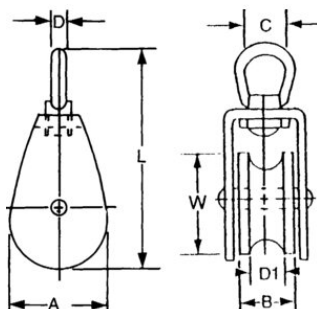

## Sheave Block, Single Stainless

---

### Product information

Sheave block, single with swivel-eye.

... [Read more](#)

---

**Material:** AISI 316.

## Sheave Block, Single Stainless

### Technical data

Part code	Breaking Load ton	Rope Ø range	A mm	B mm	C mm	D, mm	D1mm mm	L mm	Wmm mm
494104030025	2	12	30	24	14	6	12	83	25
494104030032	2.3	12	36	24	14	6	12	96	32
494104030050	3.4	15	54	28	20	8	15	130	50