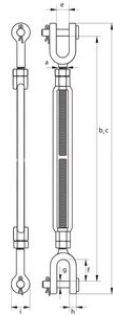

Marking: CE-marked

Temperature range: -20°C up to +200°C

Finish: Hot dipped galvanized

Safety factor: 5:1

Turnbuckle Jaw/Jaw Pin Green Pin® G-6313

Blueprint

Technical data

| Part code | Diameter mm | WLL ton | Thread Inch | Take up inch | a " mm | b mm | c mm | d mm | e mm | f mm | g mm | h mm | i mm | Weight kg |
|--------------|-------------|---------|-------------|--------------|--------|-------|-------|-------|------|------|------|------|------|-----------|
| 422100240260 | 41 | 2.36 | 3/4 | 6 | 3/4 | 369 | 487 | 439 | 24 | 38 | 16 | 16 | 41 | 2.59 |
| 422100240265 | 41 | 2.36 | 3/4 | 9 | 3/4 | 444 | 640 | 514 | 24 | 38 | 16 | 16 | 41 | 3.13 |
| 422100240266 | 41 | 2.36 | 3/4 | 12 | 3/4 | 520 | 792 | 590 | 24 | 38 | 16 | 16 | 41 | 3.42 |
| 422100240267 | 41 | 2.36 | 3/4 | 18 | 3/4 | 670 | 1,096 | 740 | 24 | 42 | 16 | 16 | 41 | 4.51 |
| 422100330260 | 48 | 3.27 | 7/8 | 12 | 7/8 | 561 | 826 | 638 | 27 | 42 | 19 | 19 | 48 | 4.93 |
| 422100330265 | 48 | 3.27 | 7/8 | 18 | 7/8 | 713 | 1,132 | 790 | 27 | 42 | 19 | 19 | 48 | 6.41 |
| 422100450265 | 54 | 4.54 | 1 | 6 | 1 | 447 | 554 | 532 | 31 | 93 | 22 | 20 | 54 | 5.18 |
| 422100450266 | 54 | 4.54 | 1 | 12 | 1 | 598 | 859 | 683 | 31 | 93 | 22 | 20 | 54 | 6.43 |
| 422100450267 | 54 | 4.54 | 1 | 18 | 1 | 750 | 1,168 | 835 | 31 | 93 | 22 | 20 | 54 | 8.4 |
| 422100450260 | 54 | 4.54 | 1 | 24 | 1 | 903 | 1,470 | 988 | 31 | 50 | 22 | 20 | 54 | 8.9 |
| 422100690265 | 68 | 6.9 | 1 1/4 | 12 | 1 1/4 | 641 | 914 | 748 | 44 | 71 | 29 | 26 | 68 | 11.2 |
| 422100690266 | 68 | 6.9 | 1 1/4 | 18 | 1 1/4 | 803 | 1,228 | 910 | 44 | 71 | 29 | 26 | 68 | 13.6 |
| 422100690260 | 68 | 6.9 | 1 1/4 | 24 | 1 1/4 | 962 | 1,539 | 1,069 | 44 | 71 | 29 | 26 | 68 | 15 |
| 422100970260 | 80 | 9.71 | 1 1/2 | 12 | 1 1/2 | 675 | 942 | 806 | 52 | 71 | 35 | 28 | 80 | 17 |
| 422100970265 | 80 | 9.71 | 1 1/2 | 18 | 1 1/2 | 825 | 1,244 | 956 | 52 | 76 | 35 | 28 | 80 | 19.3 |
| 422100970266 | 80 | 9.71 | 1 1/2 | 24 | 1 1/2 | 980 | 1,551 | 1,111 | 52 | 76 | 35 | 28 | 80 | 20.7 |
| 422101270260 | 90 | 12.7 | 1 3/4 | 18 | 1 3/4 | 938 | 1,316 | 1,092 | 60 | 86 | 41 | 33 | 90 | 25 |
| 422101270265 | 90 | 12.7 | 1 3/4 | 24 | 1 3/4 | 1,089 | 1,621 | 1,243 | 60 | 86 | 41 | 33 | 90 | 28.7 |
| 422101680260 | 107 | 16.8 | 2 | 24 | 2 | 1,151 | 1,671 | 1,338 | 63 | 93 | 51 | 40 | 107 | 45.4 |
| 422102720260 | 143 | 27.2 | 2 1/2 | 24 | 2 1/2 | 1,255 | 1,831 | 1,480 | 75 | 114 | 57 | 41 | 143 | 88 |
| 422103400260 | 158 | 34 | 2 3/4 | 24 | 2 3/4 | 1,348 | 1,882 | 1,604 | 90 | 110 | 70 | 41 | 158 | 98 |