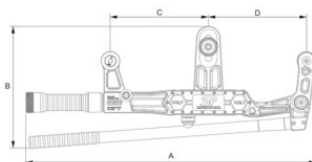

### Product information

Lightweight tension meter for fast and accurate measurement of wire rope tensions up to 5000 kg and up to 1"/25 mm diameter.

**Battery type:** 2 x C cell batteries.

**Accuracy:**  $\pm 3\%$  of full scale if wire open  $\varnothing$  and construction known.

... [Read more](#)

**Features:** - Unlimited wire rope calibration database via Android or iOS app.

**Material:** Aerospace grade aluminium.

**Temperature range:** -25°C up to +70°C.

## Clamp On Line Tension Meter

### Technical data

Part code	Code	Rope Ø range mm	WLL ton	Resolution kg	A mm	B mm	C mm	D mm	Weight kg
1498COLT2789000	COLT5T	5-25	5	10	589	254	200	200	3.5